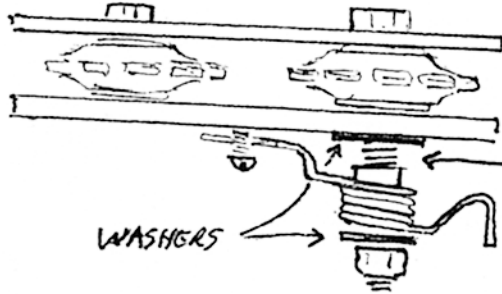

**EASY RACERS, INC.**

2891 Freedom Blvd.  
Watsonville, CA 95076  
(408) 722-9797

TENSIDER MOUNT IS ABOUT HALF WAY BETWEEN CRANK AND REAR WHEEL

RIGHT SIDE VIEW

BOLT GOES THROUGH FRAME MOUNT HERE

PIGTAIL END OF SPRING RESTS ON BOTTOM OF FRAME

LEFT SIDE VIEW